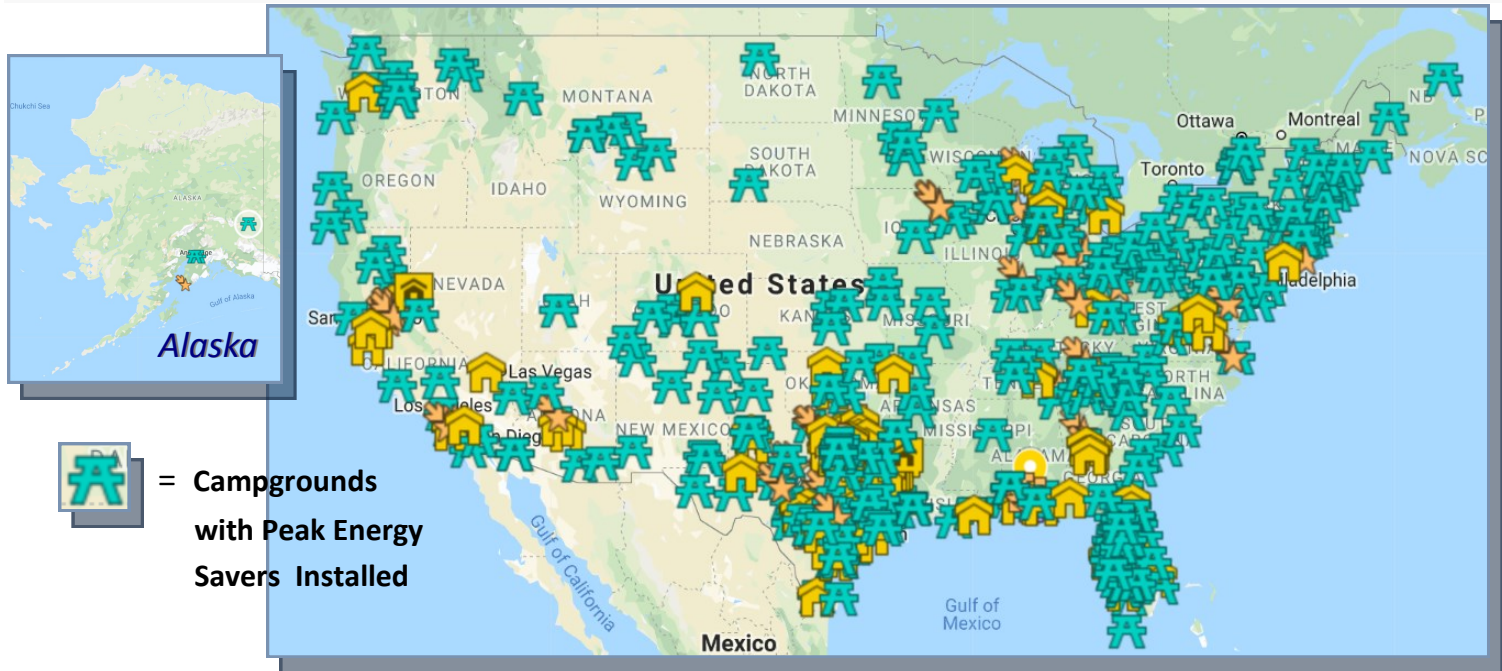

RecycleElectricity.Net "Who's Who"

Peak Energy Savers Across America

46 states in USA, Canada, Costa Rica & the Caribbean

"Who's Who" of RV Parks

- ★ **Myrtle Beach Travel Park** *Myrtle Beach, SC*
- ★ **Ridge Manor Campground** *Dade City, FL*
- ★ **Camp Gulf** *Destin, FL*
- ★ **Hatch RV Park** *Corpus Christi, TX*
- ★ **Summer Breeze U.S.A. RV Resort** *Conroe, TX*
- ★ **Sun N Fun RV Resort** *Sarasota, FL*
- ★ **Pelican Palms RV Park** *Milton, FL*
- ★ **Olde Mill Stream RV Resort** *Umatilla, FL*
- ★ **Travel World RV Park** *Clearwater, FL*
- ★ **Shenandoah Hills Campground** *Madison, VA*
- ★ **Austin East KOA** *Austin, TX*
- ★ **Grants Pass KOA** *Grants Pass, OR*
- ★ **Milton KOA** *Milton, WI*
- ★ **Staunton / Walnut Hills Campground & RV Park** *Staunton, VA*
- ★ **Terra Haute Campground** *Terra Haute, IN*
- ★ **Alamo River RV Ranch & Campground** *Van Ormy, TX*
- ★ **The Vineyard's Campground & Cabins** *Grapevine, TX*
- ★ **Magnolia RV Park** *Kinards, SC*